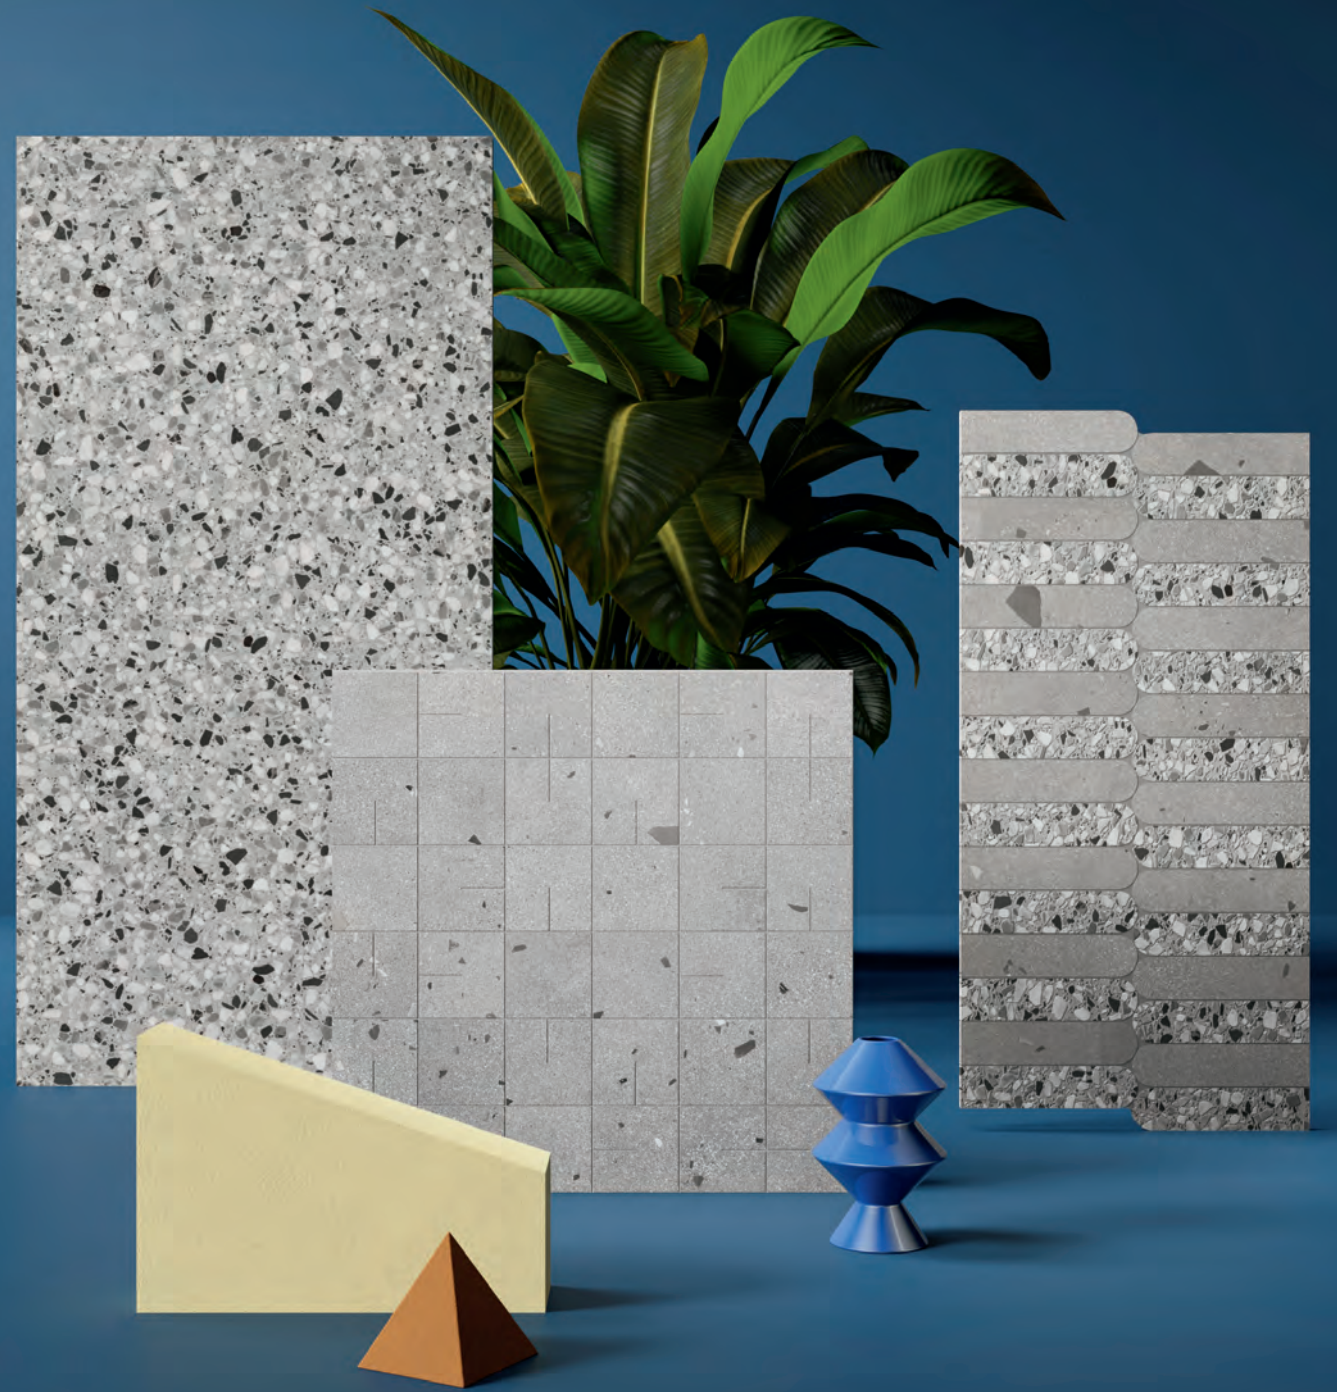

Kado

RIVESTIMENTO / WALL COVERING
SMOOTH BEIGE / 10X60 - 4"X24"

RIVESTIMENTO / WALL COVERING
PAVIMENTO / FLOOR
CLAY CEMENT / 59,5X119,2 - 23,4"X47"
CLAY FLAKES / 59,5X119,2 - 23,4"X47"

BATH

CLAY CEMENT / 90X90 - 35,4"X35,4"
CLAY FLAKES / 90X90 - 35,4"X35,4"
CLAY / SAND MIX MOSAICO TOROCHI / 20X40 - 8"X16"