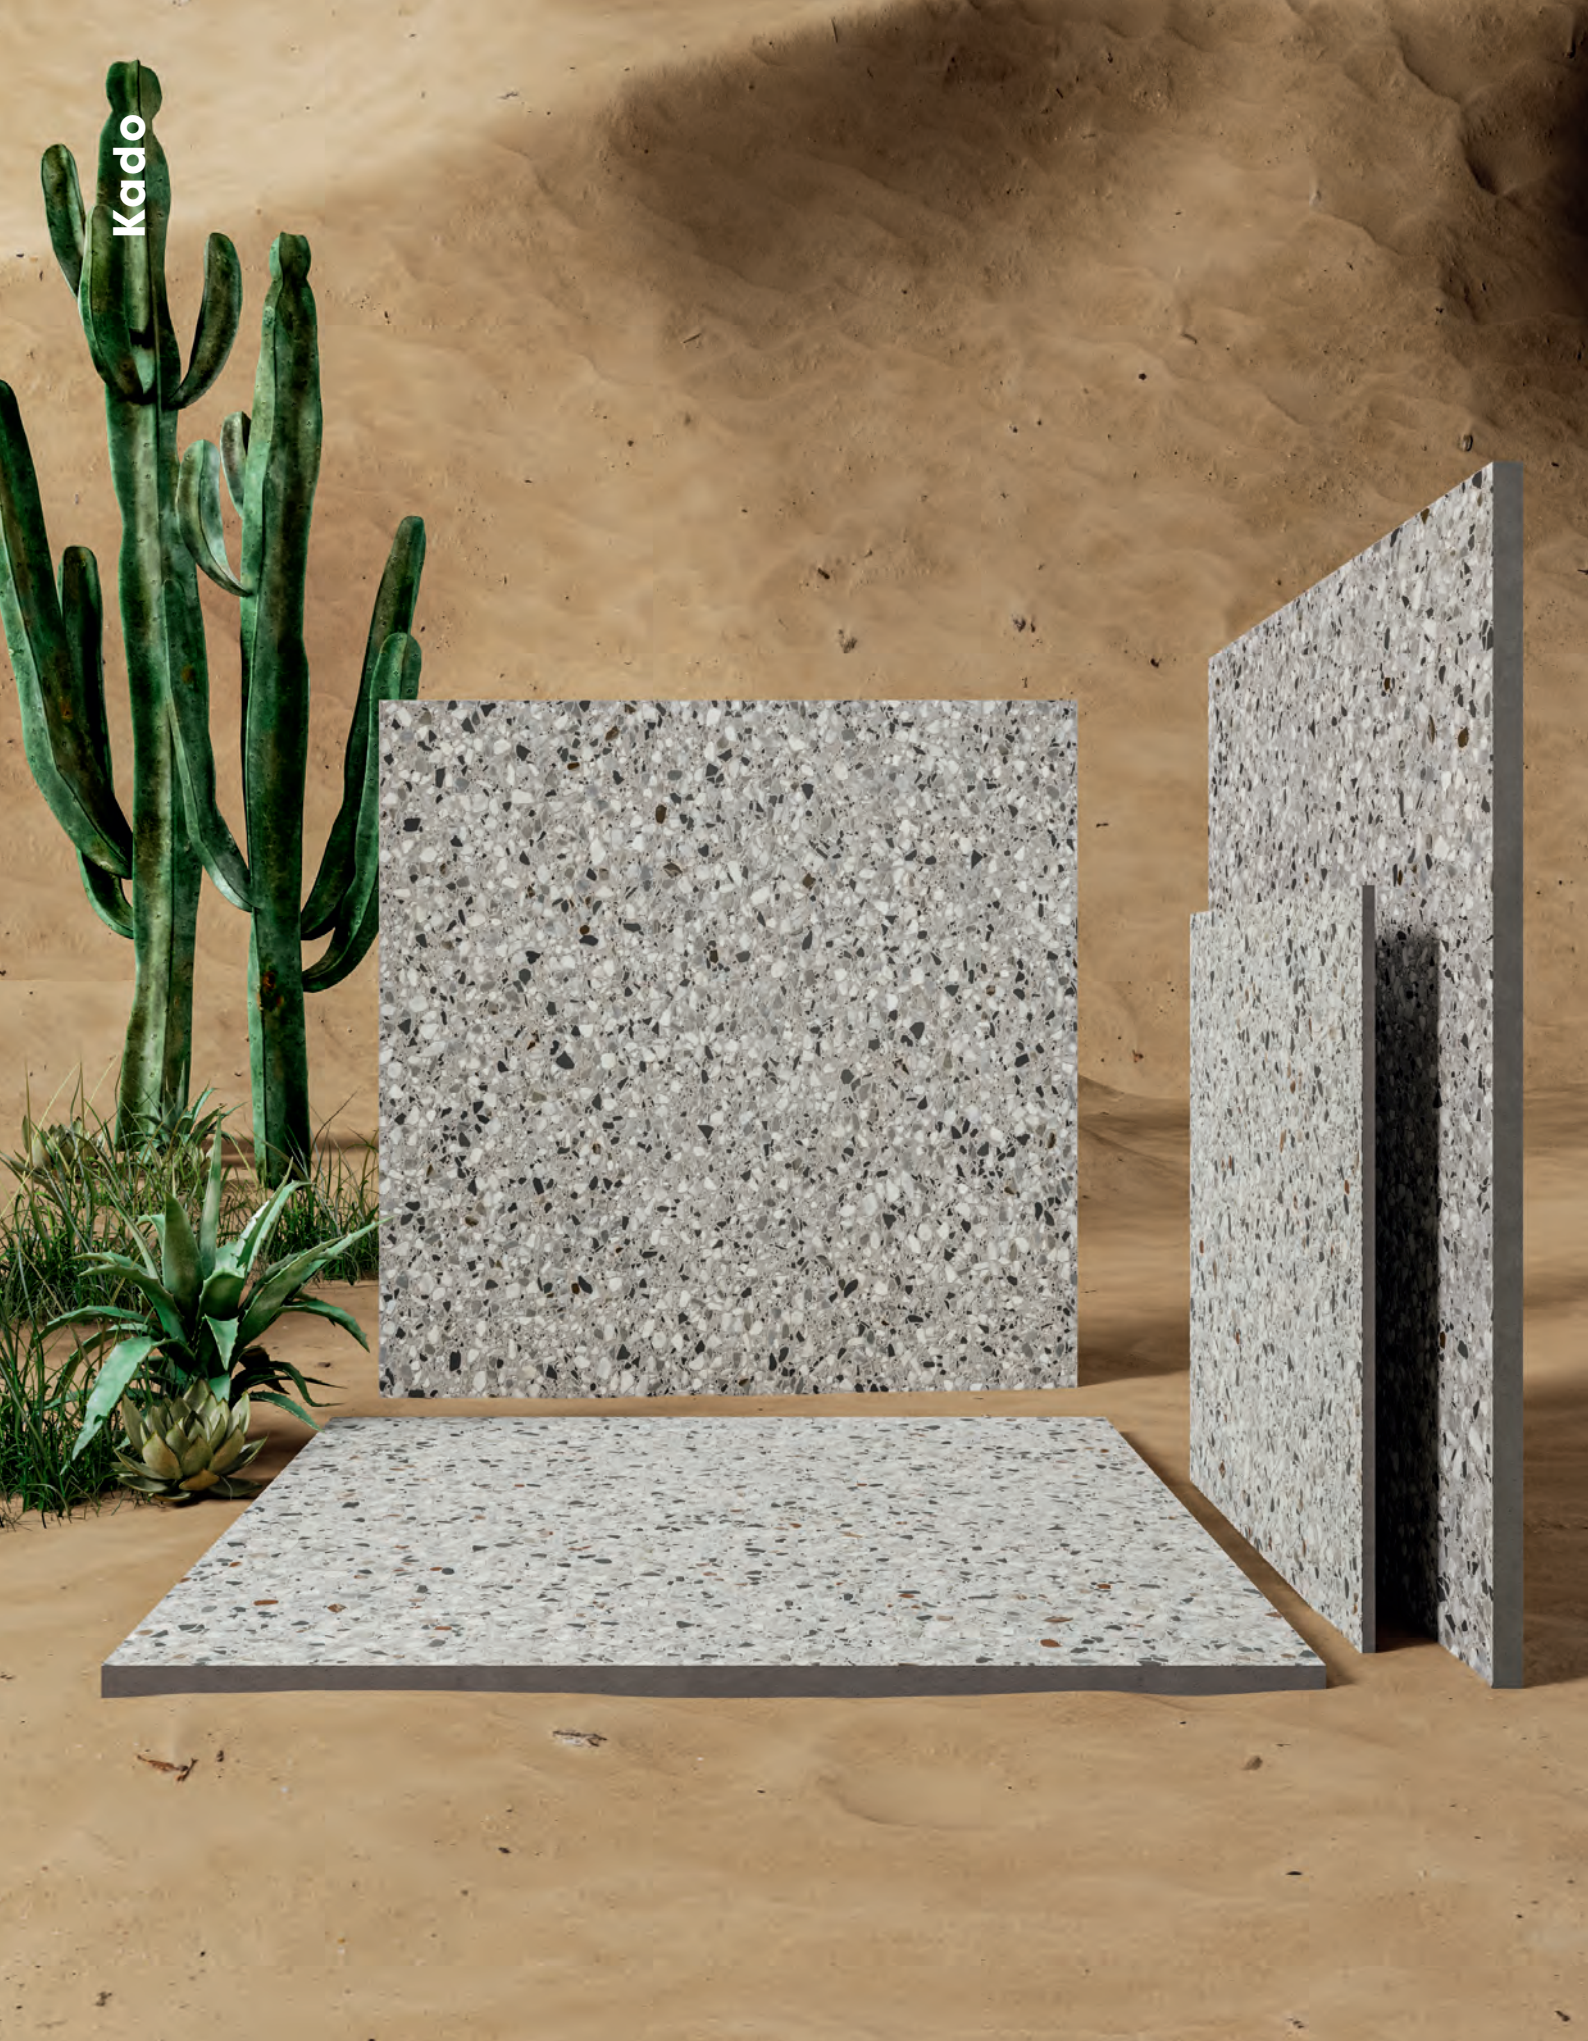

Kado

DATI
TECHNICAL
TECNICI
DATA

ICE FLAKES OUT / 59,5X59,5 - 23,4"X23,4"
ICE FLAKES OUT 20MM / 90X90 - 35,4"X35,4"
SMOKE FLAKES OUT 20MM / 90X90 - 35,4"X35,4"